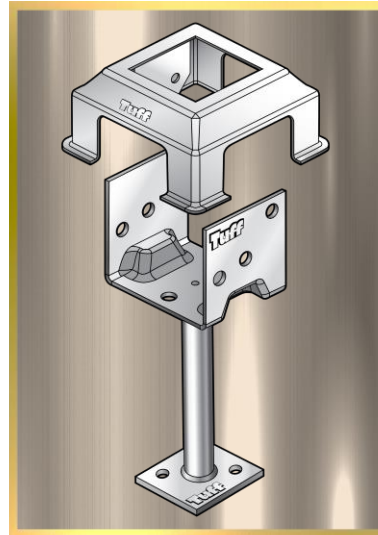

F11473

COLONIAL TWO PIECE SPLIT

PRODUCT CODE	: F11473
BARCODE	: 9314691701636
POST SIZE	: 115MM
SHAFT LENGTH	: 300MM
SHAFT DIAMETER	: 25MM
BOLT HOLE	: M12
MADE FROM	: 2.5MM STEEL
FINISHING	: HOT DIP GALVANISED

NOTES:

- CREATE AN ELEGANT DISTINCTIVE STYLE ON PERGOLAS, CARPORTS AND VERANDAHS
- IDEAL REPLACEMENT FOR GENERAL POST SUPPORT
- TERMITE RESISTANT
- SUITS 90MM, 100MM AND 115MM TIMBER POSTS

** THE SLIDER MUST BE NAILED TO THE POST BEFORE SLIDING IT DOWN AFTER CONCRETING